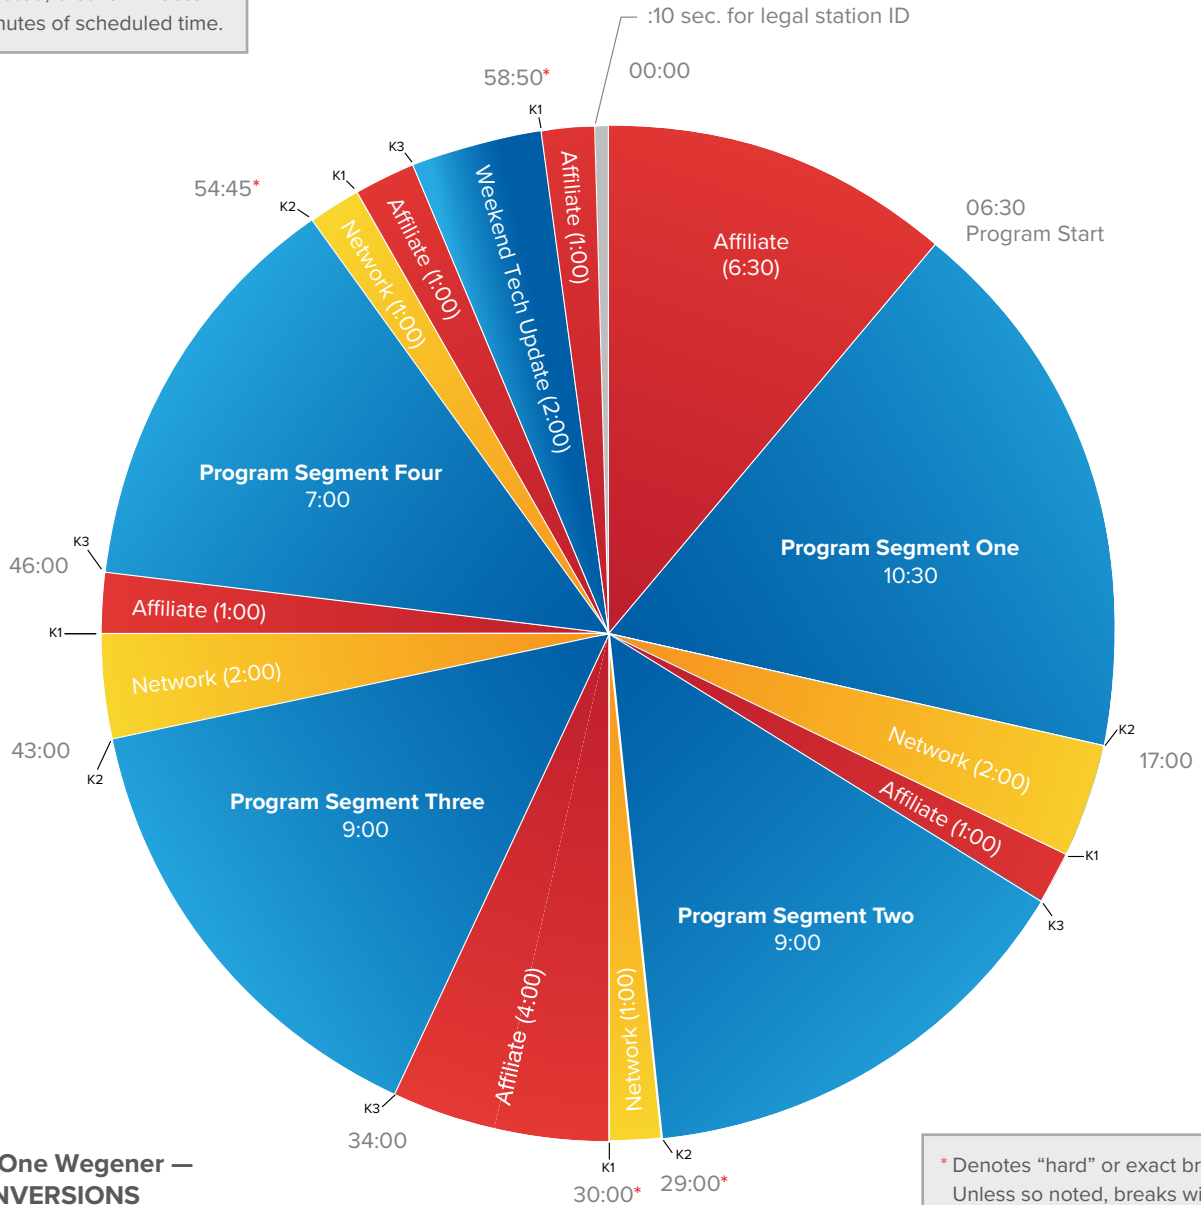

THE KIM KOMANDO SHOW

komando.com

Westwood One Wegener — RELAY CONVERSIONS

K1 - Local Station Cutaways
 K2 - Pre-break ID (4.5 seconds before network spot)
 K3 - Local IDs and voiceovers (Note: 12 seconds)

* Denotes "hard" or exact break time. Unless so noted, breaks will occur within 2 minutes of scheduled time.

Westwood One Wegener — RELAY CONVERSIONS

K1 - Local Station Cutaways
 K2 - Pre-break ID (4.5 seconds before network spot)
 K3 - Local IDs and voiceovers (Note: 12 seconds)

* Denotes "hard" or exact break time. Unless so noted, breaks will occur within 2 minutes of scheduled time.

- Program Content
- Network
- Affiliate

Westwood One Wegener Satellite Delivery

Saturday mornings 10 a.m. to 1 p.m. EST, 7 a.m. to 10 a.m. PST
 Emergencies: (602) 381-8200 ext. 214
 Affiliate Relations: (602) 381-8200 ext. 201
 Westwood One Operations: (888) 735-7450
 noc@westwoodone.com